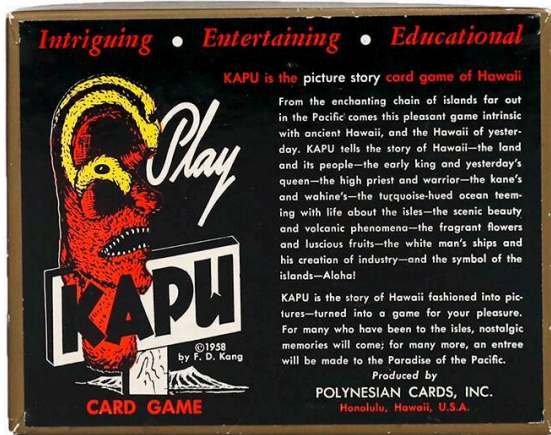

Basic Detail Report

Kapu

Date

1958

Primary Maker

Polynesian Cards, Inc.

Description

Kapu is the picture story card game of Hawaii. Contents: deck of picture playing cards, score sheet pad, instructions.

Dimensions

5 x 4 x 1 in. (12.7 x 10.2 x 2.5 cm)